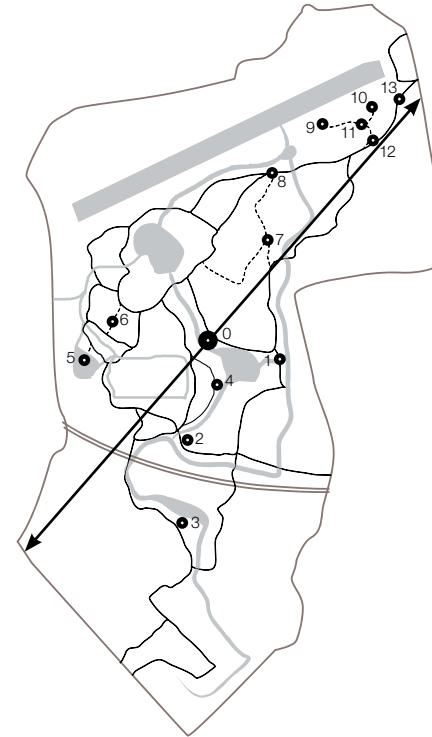

THE PROJECT WILL START THE 26TH OF JUNE AT 17.00 SHARP
 WITH A HAPPENING FROM SOPHIA HOLST AND ANNA
 NAVDRUP PEDERSEN (nr 0), TAKING PLACE THE EXACT
 CENTER OF THE PARK

- | | |
|---|----------------------------|
| 0 Anna Navndrup Pedersen & Sophia Holst | 7 Rick Nelson van den Berg |
| 1 Chris Bakker | 8 Maartje Schröder |
| 2 Calypso Schuijt | 9 Calypso Schuijt |
| 3 Katarzyna Szu Szugajew | 10 Mila Lanfermeijer |
| 4 Rosa Sijben | 11 Jonathan Mikkelsen |
| 5 Julia Retz | 12 Malthe Stigaard |
| 6 Bin Xu | 13 Amber Veel |
| | ● Elisabeth Leerssen |